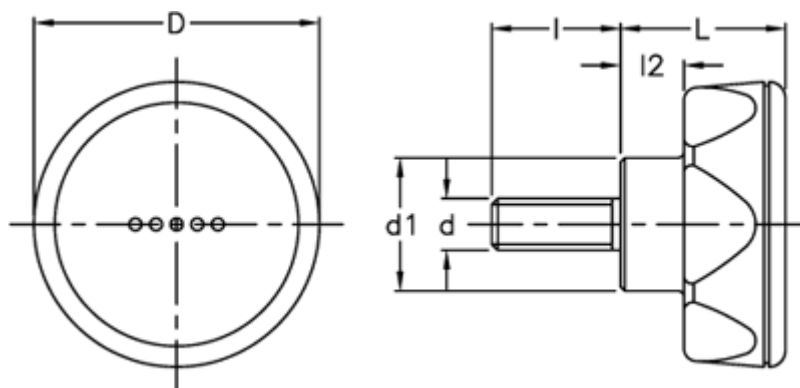

Article number: 23052224262

Description: E+G Lobe knob
ELK.56-p M8x40-C2 orange centre cap

Measures

D	= 56
d1	= 26.5
d 6g	= M8
l	= 40
L	= 29
l2	= 11